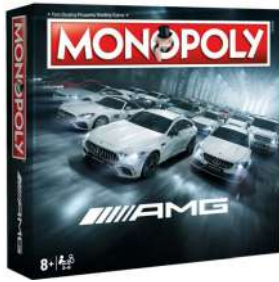

AMG Collection

Product overview

AMG Monopoly
B66956001